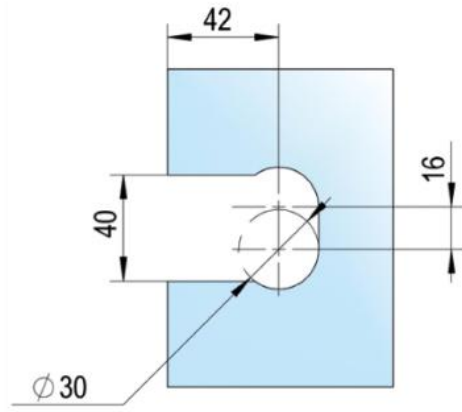

### Shower door hinge Juna with oblong hole plate

Material: brass  
Finish: chrome polished  
Mounting: glass/wall 90°  
Glass thickness: 6 / 8 / 10 mm  
Sales unit (SU): St  
Unit package: 2.00  
Shape: square  
Carrying capacity: 50 kg/pair

opening on both sides, hidden screw connection, max. door size with glasses 6 & 8 mm 1000 x 2250 mm, with glass 10 mm 855 x 2250 mm, zero position continuously adjustable, self-closing from 20°

D

D

E

E