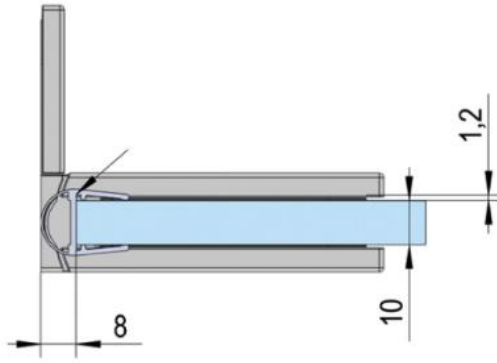

### Shower door hinge Juna with oblong hole plate

Material: brass  
Finish: chrome polished  
Mounting: glass/wall 90°  
Glass thickness: 6 / 8 / 10 mm  
Sales unit (SU): St  
Unit package: 2.00  
Shape: square  
Carrying capacity: 50 kg/pair

opening on both sides, hidden screw connection, max. door size with glasses 6 & 8 mm 1000 x 2250 mm, with glass 10 mm 855 x 2250 mm, zero position continuously adjustable, self-closing from 20°

D

D

E

E