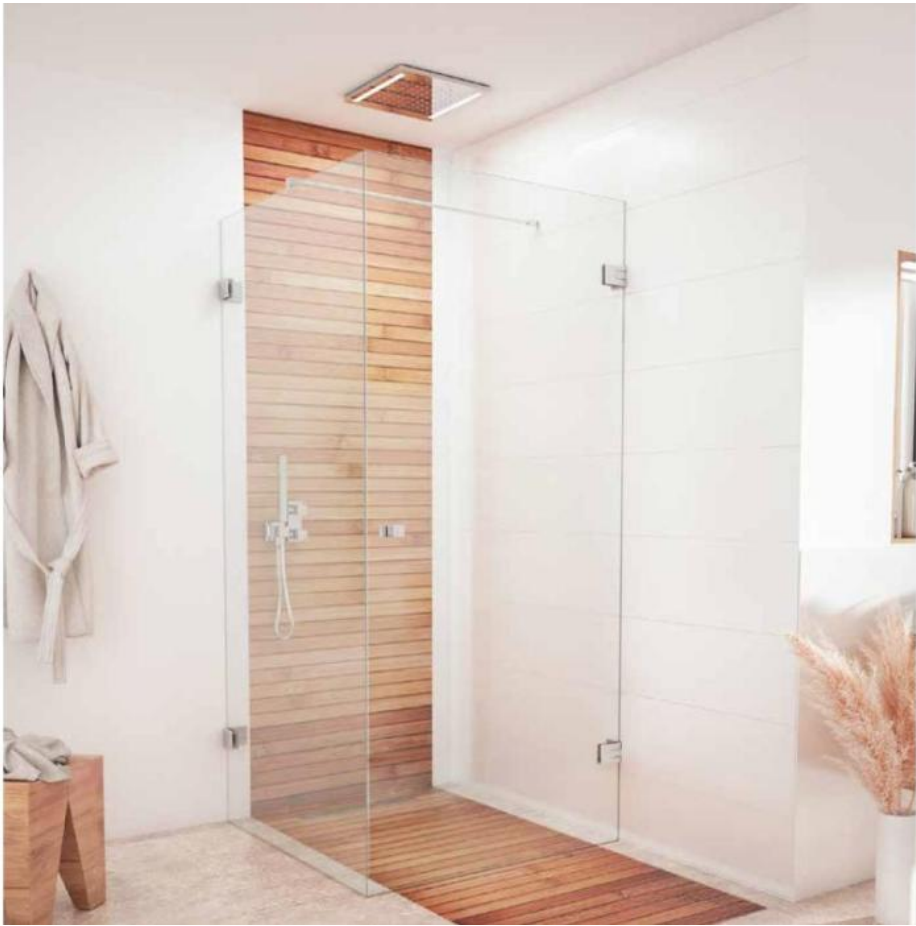

### Shower door hinge Juna with oblong hole plate

Material: brass  
Finish: chrome polished  
Mounting: glass/wall 90°  
Glass thickness: 6 / 8 / 10 mm  
Sales unit (SU): St  
Unit package: 2.00  
Shape: square  
Carrying capacity: 50 kg/pair

opening on both sides, hidden screw connection, max. door size with glasses 6 & 8 mm 1000 x 2250 mm, with glass 10 mm 855 x 2250 mm, zero position continuously adjustable, self-closing from 20°

D

D

E

E