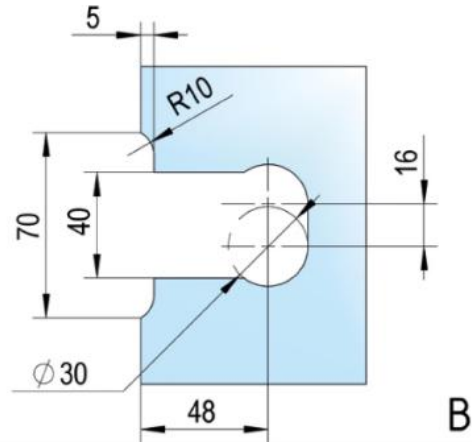

### Shower door hinge Juna with oblong hole plate

Material: brass  
Finish: chrome polished  
Mounting: glass/wall 90°  
Glass thickness: 6 / 8 / 10 mm  
Sales unit (SU): St  
Unit package: 2.00  
Shape: square  
Carrying capacity: 50 kg/pair

opening on both sides, hidden screw connection, max. door size with glasses 6 & 8 mm 1000 x 2250 mm, with glass 10 mm 855 x 2250 mm, zero position continuously adjustable, self-closing from 20°

D

D

E

E