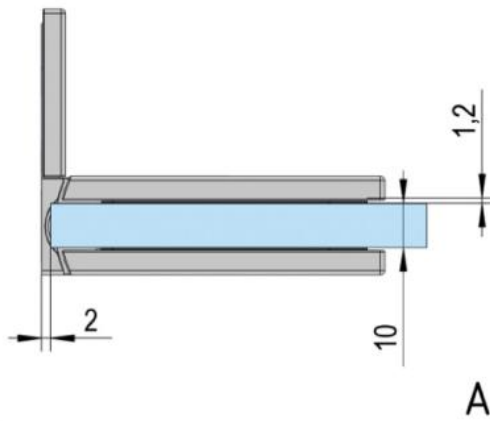

### Shower door hinge Juna with oblong hole plate

Material: brass  
Finish: chrome polished  
Mounting: glass/wall 90°  
Glass thickness: 6 / 8 / 10 mm  
Sales unit (SU): St  
Unit package: 2.00  
Shape: square  
Carrying capacity: 50 kg/pair

opening on both sides, hidden screw connection, max. door size with glasses 6 & 8 mm 1000 x 2250 mm, with glass 10 mm 855 x 2250 mm, zero position continuously adjustable, self-closing from 20°

D

D

E

E