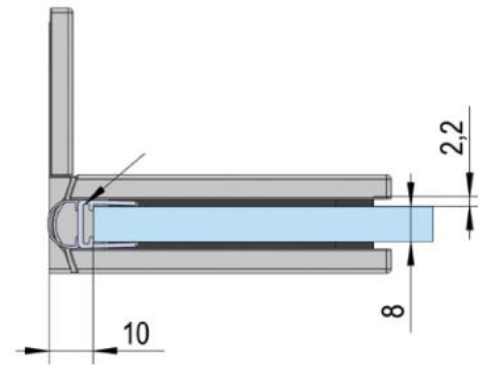

### Shower door hinge Juna with oblong hole plate

Material: brass  
Finish: chrome polished  
Mounting: glass/wall 90°  
Glass thickness: 6 / 8 / 10 mm  
Sales unit (SU): St  
Unit package: 2.00  
Shape: square  
Carrying capacity: 50 kg/pair

opening on both sides, hidden screw connection, max. door size with glasses 6 & 8 mm 1000 x 2250 mm, with glass 10 mm 855 x 2250 mm, zero position continuously adjustable, self-closing from 20°

D

D

E

E