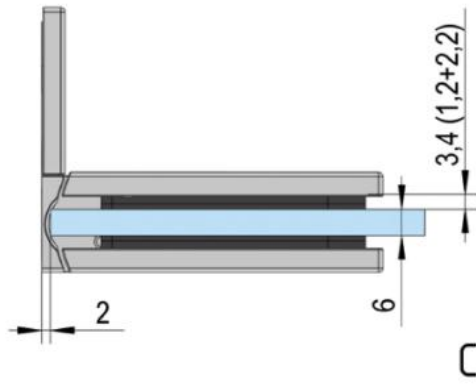

### Shower door hinge Juna with oblong hole plate

Material: brass  
Finish: chrome polished  
Mounting: glass/wall 90°  
Glass thickness: 6 / 8 / 10 mm  
Sales unit (SU): St  
Unit package: 2.00  
Shape: square  
Carrying capacity: 50 kg/pair

opening on both sides, hidden screw connection, max. door size with glasses 6 & 8 mm 1000 x 2250 mm, with glass 10 mm 855 x 2250 mm, zero position continuously adjustable, self-closing from 20°

D

D

E

E