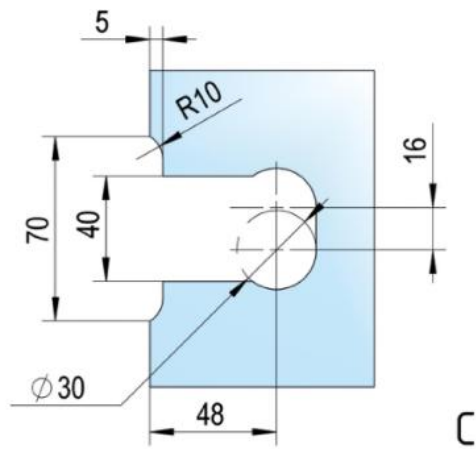

### Shower door hinge Juna with oblong hole plate

Material: brass  
Finish: chrome polished  
Mounting: glass/wall 90°  
Glass thickness: 6 / 8 / 10 mm  
Sales unit (SU): St  
Unit package: 2.00  
Shape: square  
Carrying capacity: 50 kg/pair

opening on both sides, hidden screw connection, max. door size with glasses 6 & 8 mm 1000 x 2250 mm, with glass 10 mm 855 x 2250 mm, zero position continuously adjustable, self-closing from 20°

D

D

E

E