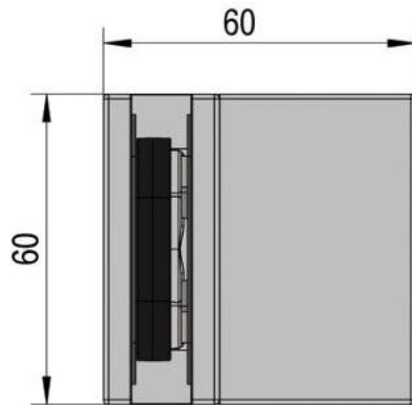

### Shower door hinge Juna with oblong hole plate

Material: brass  
Finish: chrome polished  
Mounting: glass/wall 90°  
Glass thickness: 6 / 8 / 10 mm  
Sales unit (SU): St  
Unit package: 2.00  
Shape: square  
Carrying capacity: 50 kg/pair

opening on both sides, hidden screw connection, max. door size with glasses 6 & 8 mm 1000 x 2250 mm, with glass 10 mm 855 x 2250 mm, zero position continuously adjustable, self-closing from 20°

D

D

E

E