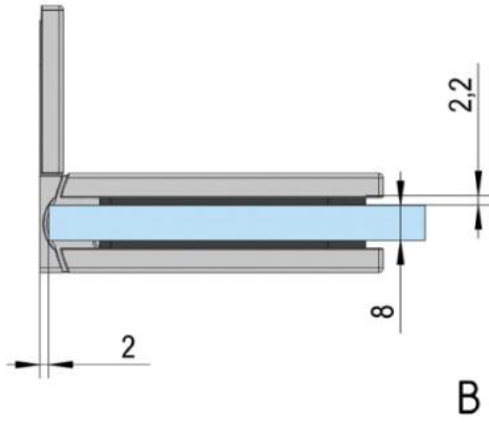

### Shower door hinge Juna with oblong hole plate

Material: brass  
Finish: chrome polished  
Mounting: glass/wall 90°  
Glass thickness: 6 / 8 / 10 mm  
Sales unit (SU): St  
Unit package: 2.00  
Shape: square  
Carrying capacity: 50 kg/pair

opening on both sides, hidden screw connection, max. door size with glasses 6 & 8 mm 1000 x 2250 mm, with glass 10 mm 855 x 2250 mm, zero position continuously adjustable, self-closing from 20°

D

D

E

E