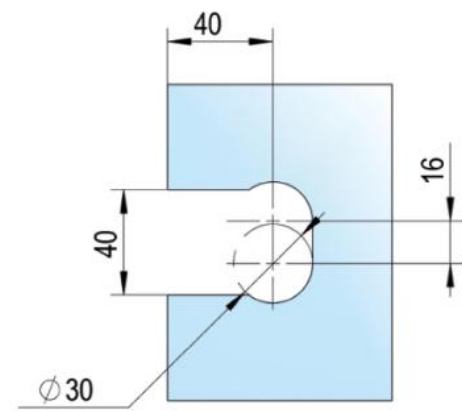

### Shower door hinge Juna with oblong hole plate

Material: brass  
Finish: chrome polished  
Mounting: glass/wall 90°  
Glass thickness: 6 / 8 / 10 mm  
Sales unit (SU): St  
Unit package: 2.00  
Shape: square  
Carrying capacity: 50 kg/pair

opening on both sides, hidden screw connection, max. door size with glasses 6 & 8 mm 1000 x 2250 mm, with glass 10 mm 855 x 2250 mm, zero position continuously adjustable, self-closing from 20°

D

D

E

E