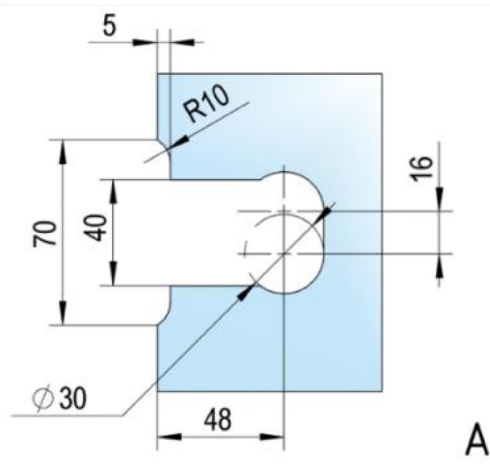

### Shower door hinge Juna with oblong hole plate

Material: brass  
Finish: chrome polished  
Mounting: glass/wall 90°  
Glass thickness: 6 / 8 / 10 mm  
Sales unit (SU): St  
Unit package: 2.00  
Shape: square  
Carrying capacity: 50 kg/pair

opening on both sides, hidden screw connection, max. door size with glasses 6 & 8 mm 1000 x 2250 mm, with glass 10 mm 855 x 2250 mm, zero position continuously adjustable, self-closing from 20°

D

D

E

E