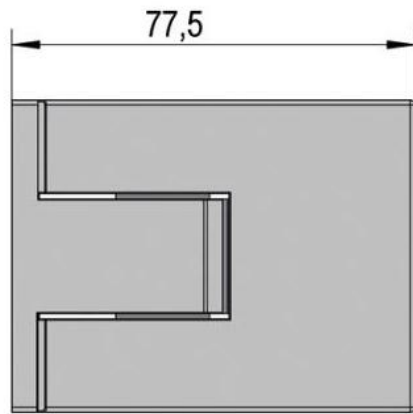

### Shower door hinge Juna with oblong hole plate

Material: brass  
Finish: chrome polished  
Mounting: glass/wall 90°  
Glass thickness: 6 / 8 / 10 mm  
Sales unit (SU): St  
Unit package: 2.00  
Shape: square  
Carrying capacity: 50 kg/pair

opening on both sides, hidden screw connection, max. door size with glasses 6 & 8 mm 1000 x 2250 mm, with glass 10 mm 855 x 2250 mm, zero position continuously adjustable, self-closing from 20°

D

D

E

E