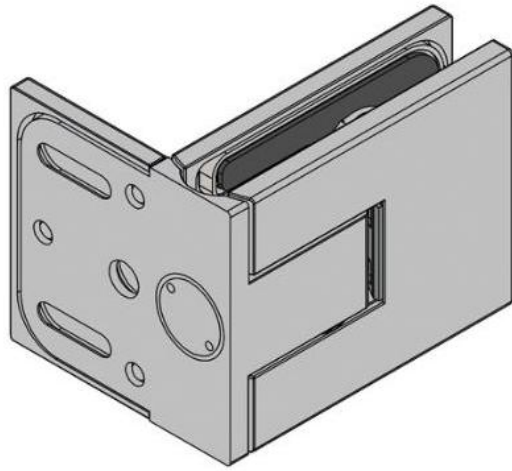

### Shower door hinge Juna with oblong hole plate

Material: brass  
Finish: chrome polished  
Mounting: glass/wall 90°  
Glass thickness: 6 / 8 / 10 mm  
Sales unit (SU): St  
Unit package: 2.00  
Shape: square  
Carrying capacity: 50 kg/pair

opening on both sides, hidden screw connection, max. door size with glasses 6 & 8 mm 1000 x 2250 mm, with glass 10 mm 855 x 2250 mm, zero position continuously adjustable, self-closing from 20°

D

D

E

E