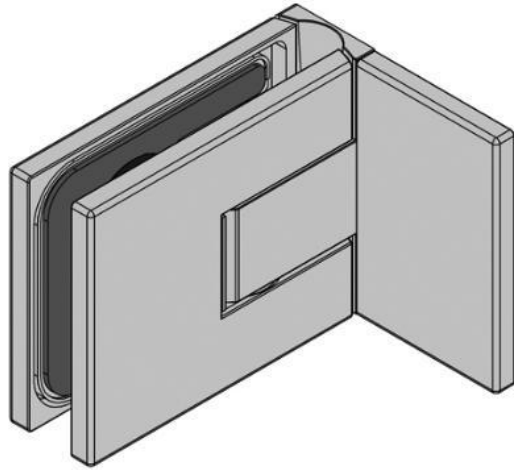

### Shower door hinge Juna with oblong hole plate

Material: brass  
Finish: chrome polished  
Mounting: glass/wall 90°  
Glass thickness: 6 / 8 / 10 mm  
Sales unit (SU): St  
Unit package: 2.00  
Shape: square  
Carrying capacity: 50 kg/pair

opening on both sides, hidden screw connection, max. door size with glasses 6 & 8 mm 1000 x 2250 mm, with glass 10 mm 855 x 2250 mm, zero position continuously adjustable, self-closing from 20°

D

D

E

E